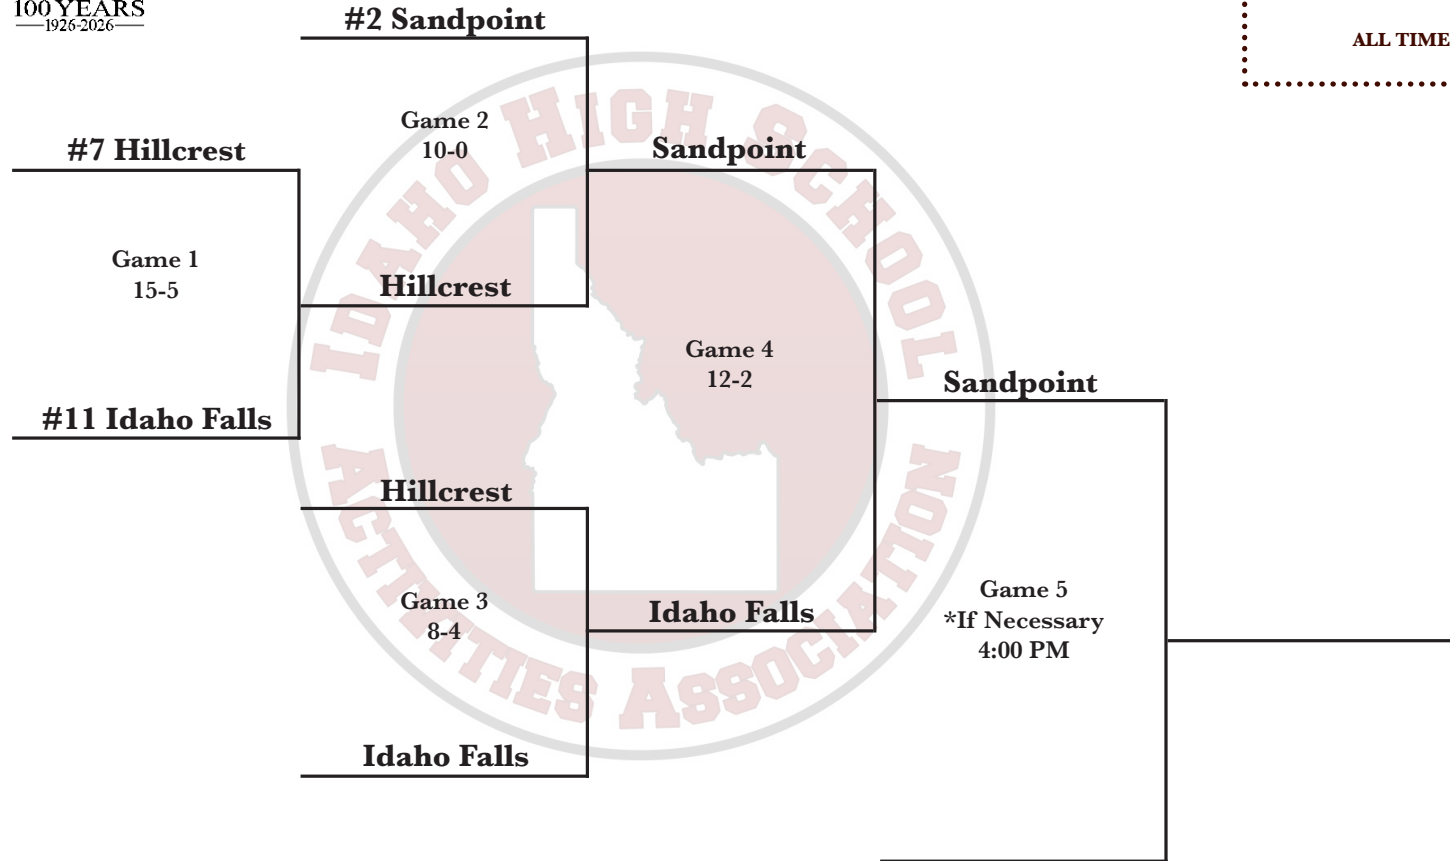

unbottled.

**5A State Regional
North Qualifier
War Memorial Field, Sandpoint
Dates: May 8-9**

Sandpoint Advances

GAME SCHEDULE

Friday

Game 1 4:00 PM
Game 2 6:00 PM

Saturday

Game 3 12:00 PM
Game 4 2:00 PM
*Game 5 4:00 PM
* If Necessary

ALL TIMES PACIFIC

3 Team Play-In Format

Double Elimination Qualifier - Winner of Play-In Advances to State Championships

8 teams based on representation (Rule 2) - 4 At-Large teams (highest ranked non-qualifiers)